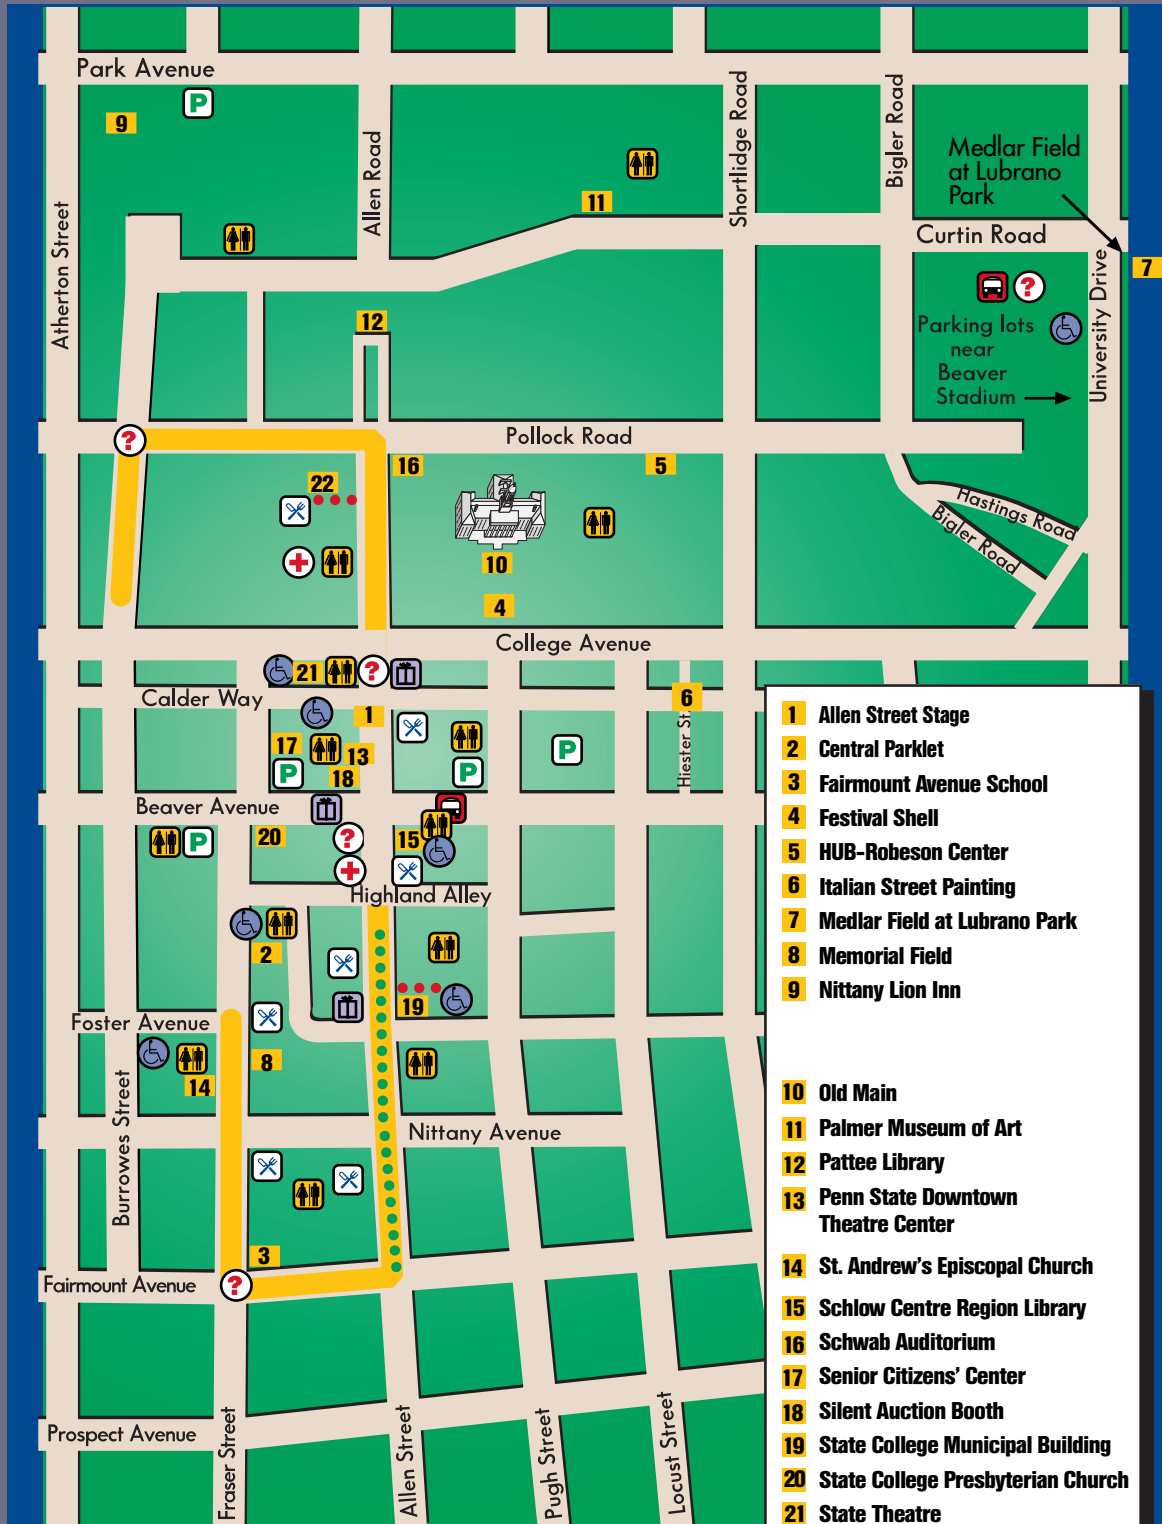

Voices of Central Pennsylvania

ARTS FESTIVAL MAP

The Centre Region's Independent Community Newspaper

- 1** Allen Street Stage
- 2** Central Parklet
- 3** Fairmount Avenue School
- 4** Festival Shell
- 5** HUB-Robeson Center
- 6** Italian Street Painting
- 7** Medlar Field at Lubrano Park
- 8** Memorial Field
- 9** Nittany Lion Inn

- 10** Old Main
- 11** Palmer Museum of Art
- 12** Pattee Library
- 13** Penn State Downtown Theatre Center
- 14** St. Andrew's Episcopal Church
- 15** Schlow Centre Region Library
- 16** Schwab Auditorium
- 17** Senior Citizens' Center
- 18** Silent Auction Booth
- 19** State College Municipal Building
- 20** State College Presbyterian Church
- 21** State Theatre
- 22** Willard Building

- Young Artists (Wed. Only)
- Artists' Showcase
- Sidewalk Sale

- ⓧ Information
- ⓧ Food
- ☎ Telephone
- 🚌 Bus Stop
- 🛒 Sales Booth
- ♿ Restrooms
- ♿ Handicap Facilities
- ⊕ First Aid
- 🅑🅓 Parking

- Young Artists (Wed. Only)
- Artists' Showcase
- Sidewalk Sale
- ⓧ Information
- ⓧ Food
- 🛒 Sales Booth
- ♿ Restrooms
- ♿ Handicap Facilities
- ⊕ First Aid
- 🅑🅓 Parking